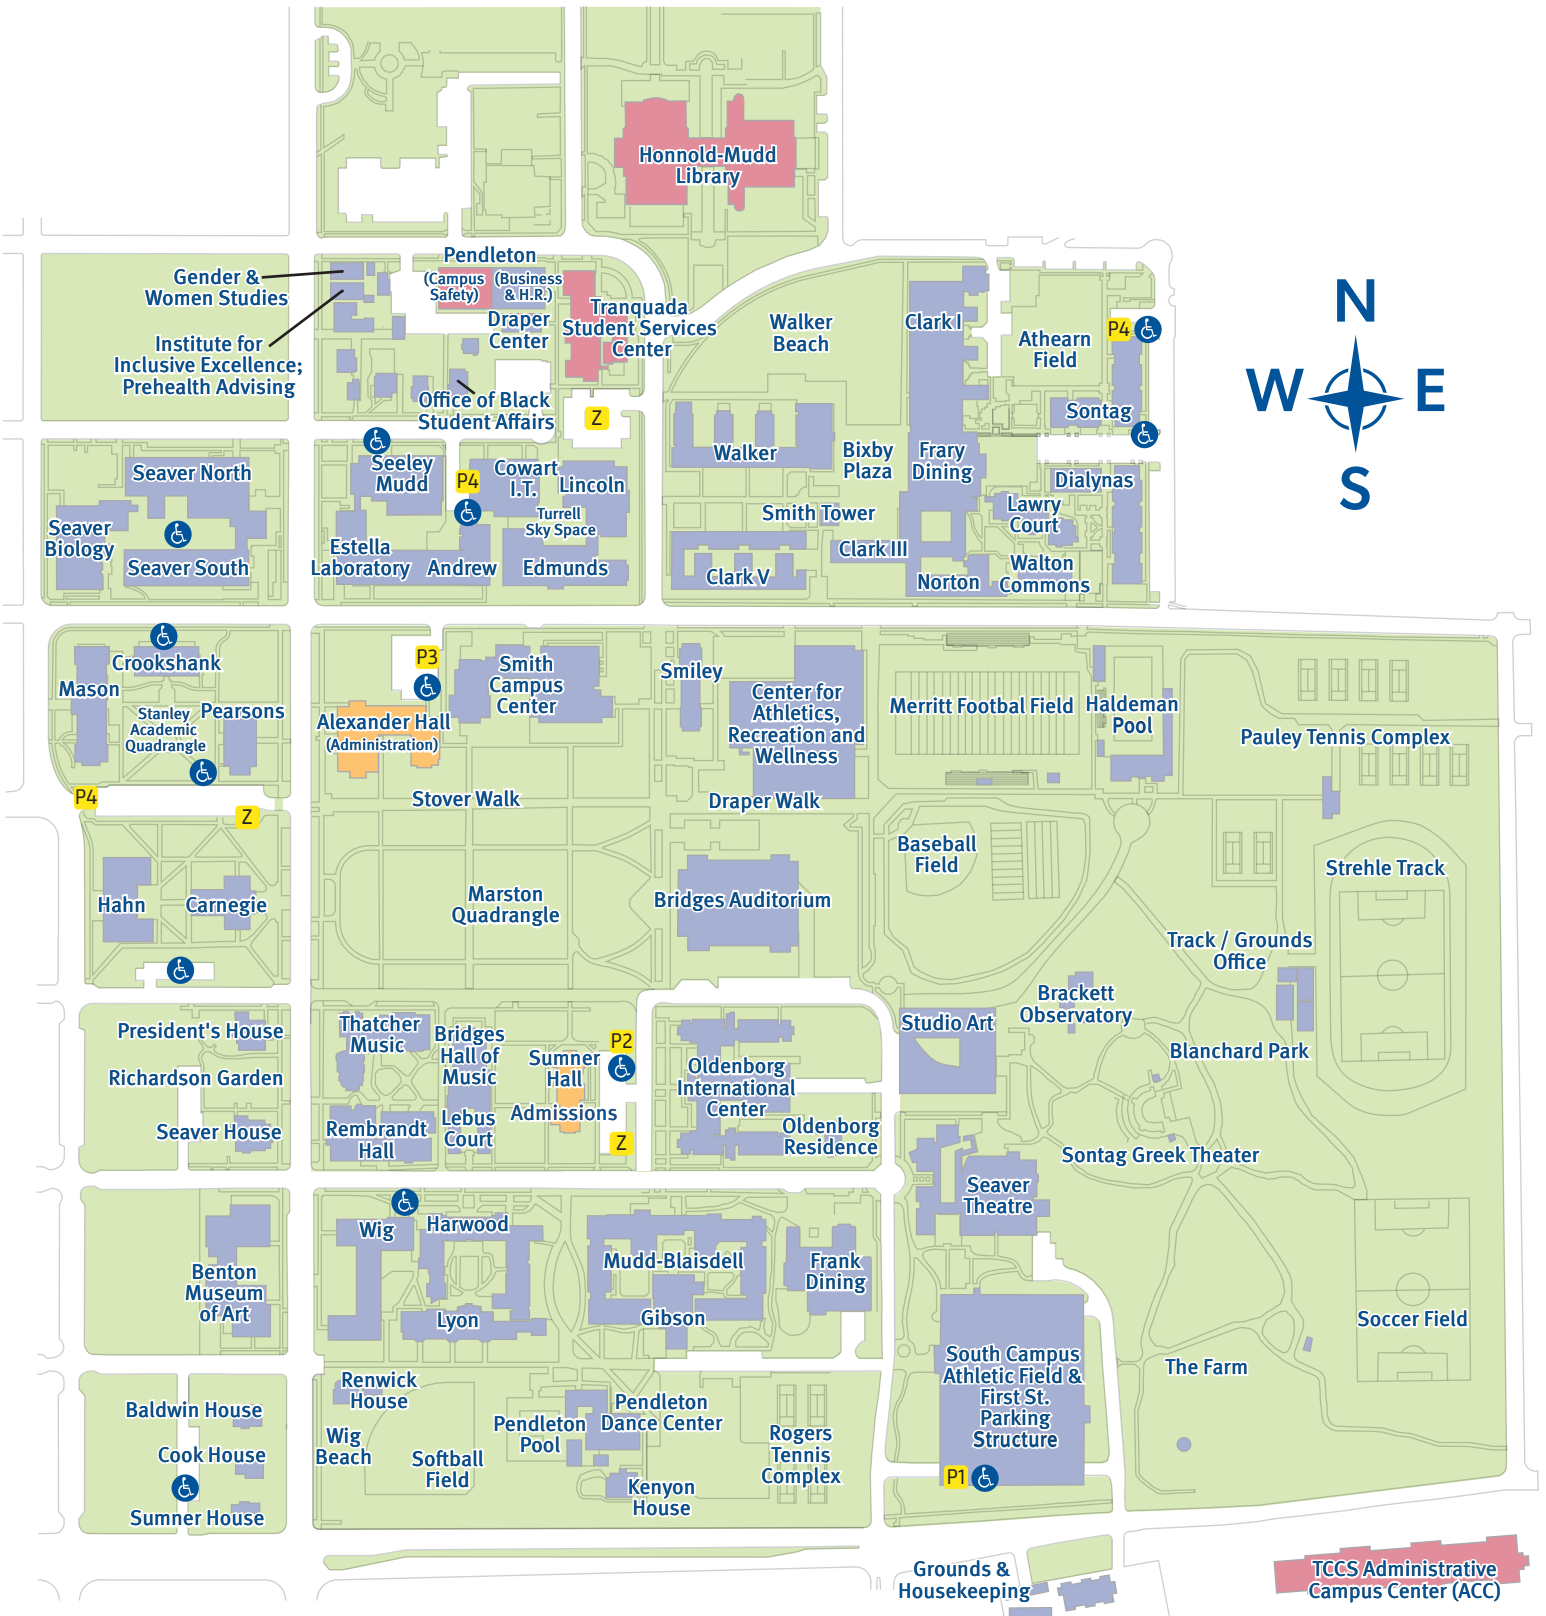

Pomona College

VISITORS' MAP

- Pomona Admissions & Administration
- Other Pomona Facilities
- The Claremont Colleges Services (TCCS)
- P1 General Public Parking
- P2 Guest Parking for Admissions
- P3 Guest Parking for Administration Building
- P4 Student and/or Faculty/Staff Parking
- Z ZIP Car Parking
- Handicap Parking

On-street parking for the General Public is also available along College Avenue. — On-street parking for the Faculty/Staff only is also available along Bonita Avenue.